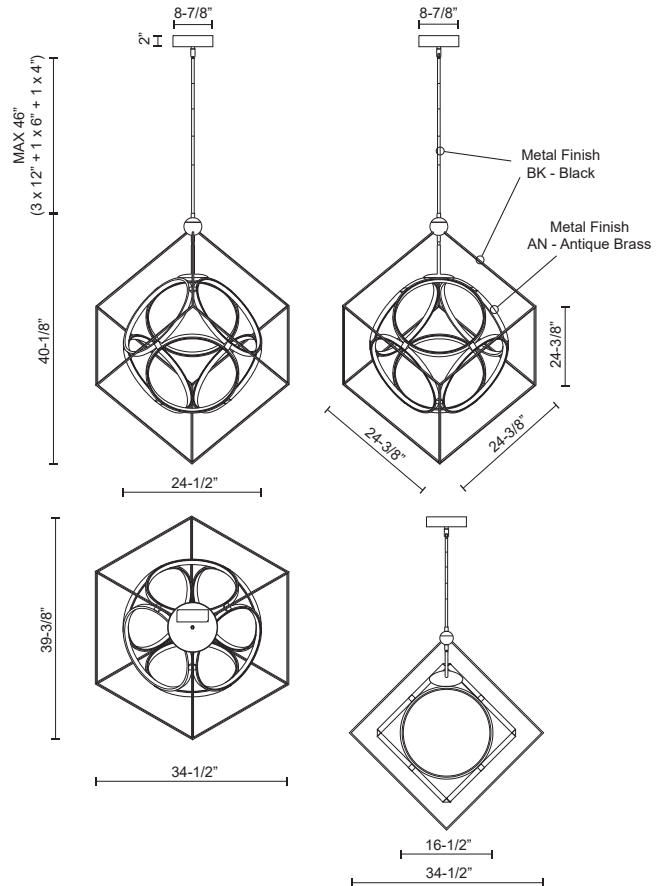

**MONZA
CH19234
CHANDELIERS**

PROJECT

DESCRIPTION

Interconnecting aluminum rings within steel frame cube. Finely textured metallic and satin powder-coat finishes. Opal silicon circular diffusers. Up and down light. Custom options available.

SPECIFICATION DETAILS

Fixture Dimensions	L34-1/2" x W39-3/8" x H40-1/8"
Light Source	LED with DC Driver
Wattage	111W
Total Lumens	7800lm
Delivered Lumens	BK/AN-4700lm*
Voltage	120V
Color Temperature	3000K
CRI (Ra)	90CRI
Optional Color Temps	2700K - 5000K Available, Minimum Order Quantities Apply
LED Rated Life	50,000 hours
Dimming	100% - 10%, TRIAC or ELV Dimmer (Not Included)
Diffuser Details	White Acrylic Diffuser
Adjustable	Yes
Rod Length	46" Max (3x12" + 1x6" + 1x4")
Minimum Hang Height	48"
Sloped Ceiling Adaptable	Yes, Up to 45 Degrees
Location	Dry
Canopy Dimensions	D8-7/8" x H2"
Finish Option(s)	Black/Antique Brass

* For custom options, consult factory for details.
* For warranty information, please visit www.kuzcolighting.com/warranty

KUZCO

CANADA: 19054 28TH AVENUE - SURREY, BC V3Z 6M3
USA: 3035 E. LONE MOUNTAIN ROAD - LAS VEGAS, NV 89081

WWW.KUZCOLIGHTING.COM

© 2019 KUZCO LIGHTING. ALL RIGHTS RESERVED.

COMMENT